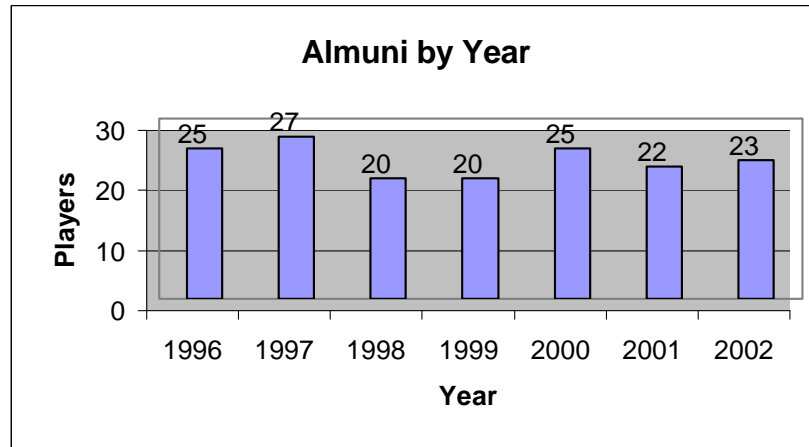

MLB Draft

	CCBL Drafted	Drafted but Played in CCBL	CCBL Overall
2004	166	20	186
2005	170	13	183
2006	175	19	194

CCBL Alumni In MLB

1996	25
1997	27
1998	20
1999	20
2000	25
2001	22
2002	23